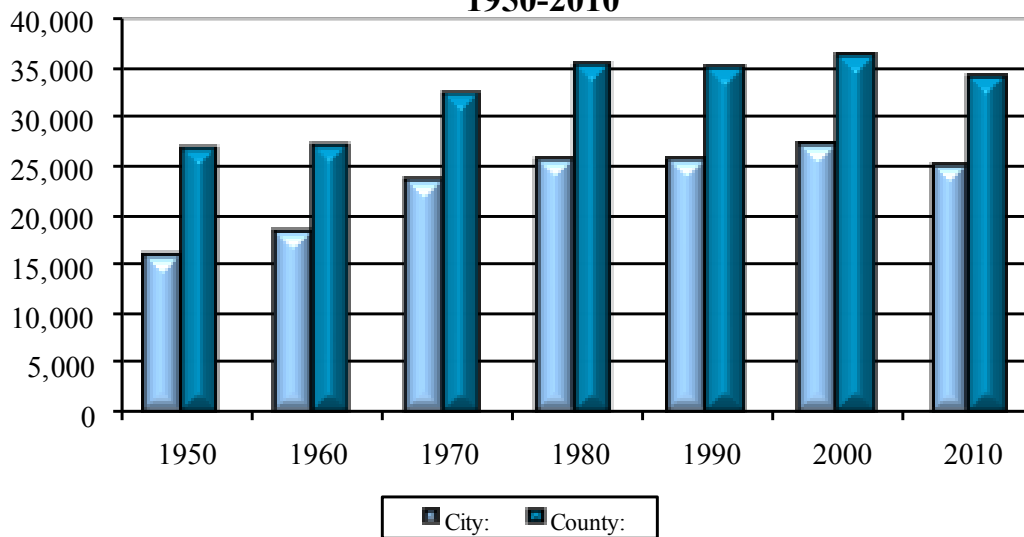

**Population of Emporia and  
Lyon County  
1950-2010**

Year	1950	1960	1970	1980	1990	2000	2010
<b>City:</b>	15,669	18,190	23,116	25,287	25,512	26,760	24,916
<b>Change:</b>	N/A	16.1%	27.1%	9.4%	0.9%	4.9%	-6.9%
<b>County:</b>	26,576	26,928	31,866	35,108	34,732	35,935	33,690
<b>Change:</b>	N/A	1.3%	18.3%	10.2%	-1.1%	3.5%	-6.2%