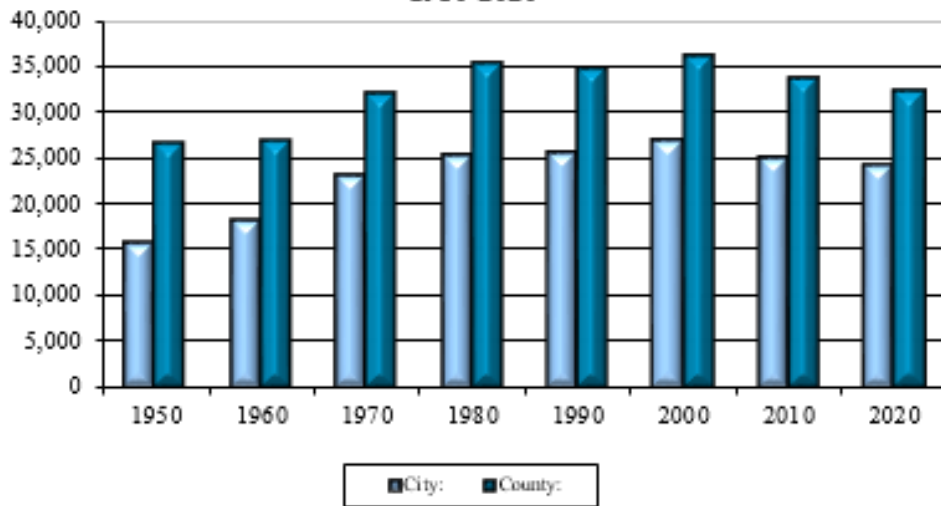

Population of Emporia and
Lyon County
1950-2020

Year	1950	1960	1970	1980	1990	2000	2010	2020
City:	15,669	18,190	23,116	25,287	25,512	26,760	24,916	24,139
Change:	N/A	16.1%	27.1%	9.4%	0.9%	4.9%	-6.9%	-3.1%
County:	26,576	26,928	31,866	35,108	34,732	35,935	33,690	32,179
Change:	N/A	1.3%	18.3%	10.2%	-1.1%	3.5%	-6.2%	-4.5%